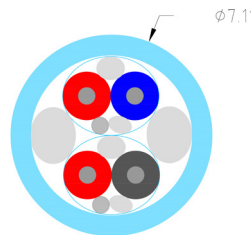

SUPRA Y-LINK 1RCA-2RCA WHITE

Analogue interconnect Active speaker/Subwoofer 1RCA -> 2RCA

Gauge: 2x3x0.24mm² / AWG 23

Rev.date: 2023-05-12

Customs tariff no: 8544429010

Country of origin: Sweden

- Shielding - very silent from noise and microphony
- Easy to install - fits also perfect in conduits
- Low capacitance - Allows for bass pulse without flattening or slowing down
- Robust connectors - Noise immune and gold plated for a long service life

Y-link 1RCA-2RCA Audio

Splits single channel sub-woofer output to two mono inputs

Supra Y-Link allows for interconnection between a receiver with a single LFE channel output and an active sub-woofer without specific LFE input but instead two channel (stereo) inputs, or any other devices that is desired to feed with one single channel. Sometimes the output sound level from the sub-woofer becomes too low when feeding only one of the inputs, why we have developed Y-Link cable that branches from one to two single-ended RCA connectors, making it possible to feed both channels with the same mono signal. The Y-Link does not provide stereo sound, it splits only the mono LFE (single) channel to double mono inputs. Terminated with SUPRA PPX and RCA-6.

CONSTRUCTION

Cable	SUPRA Biline
Jacket:	PVC GA78, round
Diameter:	7.1mm
Colour:	Iceblue & white (other colours upon order)
Marking:	SUPRA Biline > Made in Sweden > Meter mark
Screen connection:	Semi-balanaced, the screens are only connected in the source end
Connectors:	SUPRA PPX rca male & SUPRA RCA-6 male
- Type:	1 RCA male > 2 RCA male
- Material:	24K gold plated copper alloy
- Colour:	Anthracite grey, Split iceblue: STRAIN RELIEF Y-SPLIT 8L60 WHITE
Solder tin:	Almit SR34 Super
Signal direction:	Follow the arrows printed on the cable > source > receiver
Packing <6m:	Blister 25 x 21.5 x 4.8cm
Packing >6m:	Blister 31.5 x 25.4 x 6cm