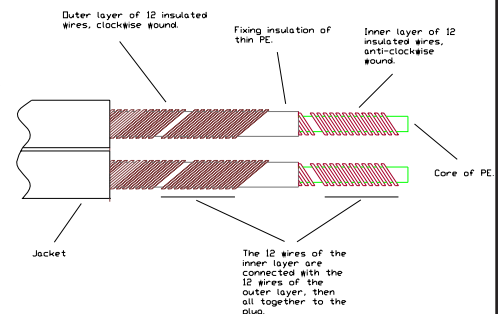

SUPRA SWORD-IXLR EXCALIBUR

High-End Interconnect with Rhodium plated XLR plugs

Gauge: 1.5mm² / AWG 15

Rev.date: 2022-08-30

Customs tariff no: 8544429010

Country or origin: Sweden

- Transparant - No signal deformation
- Great frequency response and no phase shifting.
- Bifilar wound Litz conductors
- Rhodium plated XLR plugs

Sword-I Excalibur

Our ultimate interconnect cable. The success with the Sword Excalibur loudspeaker cable lit an idea of designing an interconnect according to the same patented design concept. The cable works as a perfect signal carrier without the side effects of the traditionally designed cables, which display severe problems with frequency response and phase shifting. Sword maintain the signal integrity with almost immeasurable deformation due to our freedom and ability to master the electro-physical layout. It is hard to beat the Sword series, regardless of price. The Rhodium edition is available in single-ended RCA and with balanced XLR plugs. What does it sound like? The best description is nothing - Supra Sword does not sound at all.

CONSTRUCTION

- Cable: Sword-I
 Conductors (x2) 2x6x0.40 (Enameled) spun around PE/PP-filler
 Area: 2x1.5mm² / AWG 15
 Isolation: PP/PE mix, D=3mm
 Parts: Twisted
 Screen: Common Alu/Pet foli, 100%
 Jacket: PVC GA74 Crystal, round, D=8mm
 Colour: Transparent Iceblue
 Interconnect: Stereo, 2 XLR 3F Female > 2 XLR 3M Male, Right = red, left = black
 Plugs: Supra Swift Rhodium plated, Chassis in silver colour
 - Material: Rhodium plated Copper
 - Wire connection: Soldering. Solder tin Almit 34 Super
 - Jack connection: Quick lock
 Signal direction: Follow the arrows > Source > Receiver
 Packing: Wooden box 22x22x4 cm