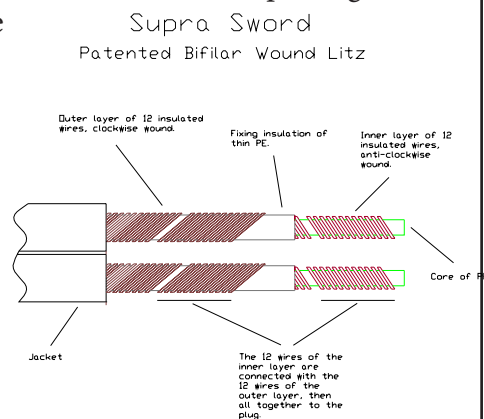

## SUPRA SWORD 2x3.0 FIXED SPEDES

High end loudspeaker cable with spades

Gauge: 2x3.0mm<sup>2</sup> / AWG 12

Rev.date: 2022-08-30

Customs tariff no: 8544429010

Country of origin: Sweden

- Transparent and dynamic sound
- Bifilar wound litz conductors
- Crimp style solid Copper permanent forks
- 24K Gold plated OFC connectors

### Sword 2x3.0 Fixed Spades

The base of Supra Sword's superior performance is the bifilar-wound litz conductors comprising 24 individually insulated strands per pole, 12 wound in one direction, the remaining 12 in the opposite, resulting in magnetic field cancellation and very low inductance. Further, the litz wound and individually insulated strands cancels the dynamic skin-effect. The Sword behaves as a non-inductive and in-phase cable through the entire audible frequency spectra. The only thing not cancelled is the sound, allowing you to hear every little note of the music, at full dynamics. Sword will maintain the true signal put out from your Hi-Fi system, giving a completely transparent transition from amplifier to speaker. You will hear the music, nothing more, nothing less.

The Sword version with fixed Spades cable set is supplied with crimp style solid Copper permanent forks, which do not replace with any CombiCon optional connector. The spades and wire are crimped together under at high pressure, making a perfect, air tight, joint. The spades are insulated with Combicon sleeves.

### CONSTRUCTION

- Cable: Sword 2x3.0  
 Conductors (x2): 2x12x0.40 (Enameled)  
 Area: 2x3.0mm<sup>2</sup> / AWG 12  
 Jacket: PVC GA78, 8-model  
 Diameter: 20x9 mm  
 Colour: Iceblue  
 Markning: SUPRA SWORD 2x3.0 > Made in Sweden > Meter mark  
 Configuration: Stereo pair, 2 > 2 connectors, Right = red, left = black  
 Connectors: 8 x Fixed spades  
 - Material: 24K gold plated OFC Copper  
 - Connection: Crimp  
 - Insulation: Sleeve 4 x S9 red, 4 x S9 black  
 Signal direction: Follow the arrows > amplifier > Speaker  
 Packing: Carton 31x30x7 cm