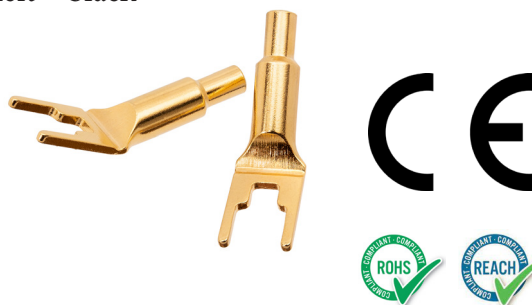

## SUPRA SWORD 2x3.0 FIXED SPEDES

High end loudspeaker cable with spades

Gauge: 2x3.0mm<sup>2</sup> / AWG 12

Rev.date: 2022-08-30

Customs tariff no: 8544429010

Country of origin: Sweden

- Transparent and dynamic sound
- Bifilar wound litz conductors
- Crimp style solid Copper permanent forks
- 24K Gold plated OFC connectors

### Sword 2x3.0 Fixed Spades

The base of Supra Sword's superior performance is the bifilar-wound litz conductors comprising 24 individually insulated strands per pole, 12 wound in one direction, the remaining 12 in the opposite, resulting in magnetic field cancellation and very low inductance. Further, the litz wound and individually insulated strands cancels the dynamic skin-effect. The Sword behaves as a non-inductive and in-phase cable through the entire audible frequency spectra. The only thing not cancelled is the sound, allowing you to hear every little note of the music, at full dynamics. Sword will maintain the true signal put out from your Hi-Fi system, giving a completely transparent transition from amplifier to speaker. You will hear the music, nothing more, nothing less.

The Sword version with fixed Spades cable set is supplied with crimp style solid Copper permanent forks, which do not replace with any CombiCon optional connector. The spades and wire are crimped together under at high pressure, making a perfect, air tight, joint. The spades are insulated with Combicon sleeves.

### CONSTRUCTION

- Cable: Sword 2x3.0  
 Conductors (x2): 2x12x0.40 (Enameled)  
 Area: 2x3.0mm<sup>2</sup> / AWG 12  
 Jacket: PVC GA78, 8-model  
 Diameter: 20x9 mm  
 Colour: Iceblue  
 Markning: SUPRA SWORD 2x3.0 > Made in Sweden > Meter mark  
 Configuration: Stereo pair, 2 > 2 connectors, Right = red, left = black  
 Connectors: 8 x Fixed spades  
 - Material: 24K gold plated OFC Copper  
 - Connection: Crimp  
 - Insulation: Sleeve 4 x S9 red, 4 x S9 black  
 Signal direction: Follow the arrows > amplifier > Speaker  
 Packing: Carton 31x30x7 cm