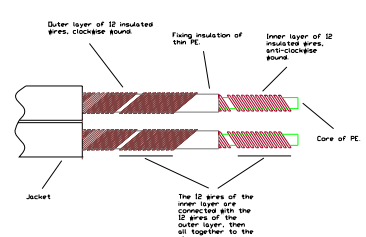

CONSTRUCTION

Cable:	Sword 2x3.0 Excalibur
Conductors (x2)	2x12x0.40 (Enameled)
Area:	2x3.0mm² / AWG 12
Insulation:	Transparent PE, D=6mm
Screen:	Alu/PET foil, 100%
Jacket:	PVC GA74, round, D=17,5mm
Screen connection:	30cm, Interchangeable connectors in Rhodium
Colour:	Transparent Iceblue
Configuration:	Stereo pair, 2 > 2 connectors, Right = red, left = black
Connectors:	Combicon Rhodium, 8 x Banana M6 pins & 8 x spade M6 are included
- Material:	Rhodium platerad OFC
- Connection:	Crimp, 8 x Combicon CB03-EX RH M6
- Insulation:	Sleeve 4 x S03-EX red, 4 x S03-EX black
Signal direction:	Follow the arrows > amplifier > Speaker
Packing:	Black wooden box 35x35x9 cm

Earth/Screen connection.
The earth conductor should be connected in the source end only (amplifier side) to:

1. Earth terminal at the amp (if available)
2. Connect to any of the amp chassis screws.
3. Negative speaker out terminal