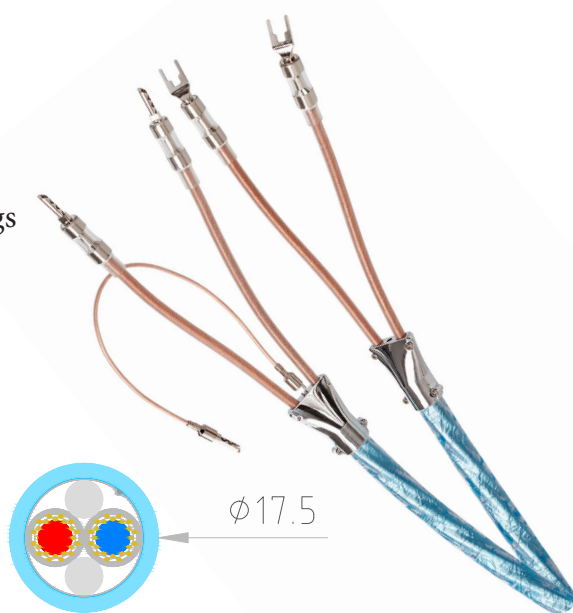

Sword 2x3.0 Excalibur

Our ultimate speaker cable, with no compromises or shortcuts. Every part of the design are of highest quality while still affordable and as always manufactured in Sweden.

Bifilar-wound litz 5N OFC conductors, twisted and shielded for minimal RFI interference, PE insulation, CNC-milled cable splitter with ground connection, XL-Annorum earth conductor, solid copper rhodium plated connectors. The Supra CombiCon CB03-EX crimp bodies are especially designed for Excalibur, and each conductor is twisted into the crimp body for maximum bending strength. The litz wires are crimped mechanically under high pressure for a perfect and airtight cable connection. The connector body has a Supra M6 thread, which allows the user choice of interchangeable rhodium plated Supra spades or banana/BFA pins. The ground connections are in standard 30cm long with specially adapted rhodium-plated Supra CombiCon connectors. The cable behaves as a non-inductive and in-phase cable through the entire audible frequency spectra. The only thing not cancelled is the sound, allowing you to hear every little note of the music, at full dynamics. Enjoy!

CONSTRUCTION

Cable:	Sword 2x3.0 Excalibur
Conductors (x2)	2x12x0.40 (Enameled)
Area:	2x3.0mm ² / AWG 12
Insulation:	Transparent PE, D=6mm
Screen:	Alu/PET foil, 100%
Jacket:	PVC GA74, round, D=17,5mm
Screen connection:	30cm, Interchangeable connectors in Rhodium
Colour:	Transparent Iceblue
Configuration:	Stereo pair, 2 > 2 connectors, Right = red, left = black
Connectors:	Combicon Rhodium, 8 x Banana M6 pins & 8 x spade M6 are included
- Material:	Rhodium platerad OFC
- Connection:	Crimp, 8 x Combicon CB03-EX RH M6
- Insulation:	Sleeve 4 x S03-EX red, 4 x S03-EX black
Signal direction:	Follow the arrows > amplifier > Speaker
Packing:	Black wooden box 35x35x9 cm