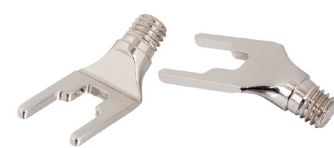

CONSTRUCTION

Cable:	Sword 2x3.0 Excalibur
Conductors (x2)	2x12x0.40 (Enameled)
Area:	2x3.0mm² / AWG 12
Insulation:	Transparent PE, D=6mm
Screen:	Alu/PET foil, 100%
Jacket:	PVC GA74, round, D=17,5mm
Screen connection:	30cm, Interchangeable connectors in Rhodium
Colour:	Transparent Iceblue
Configuration:	Stereo pair, 2 > 2 connectors, Right = red, left = black
Connectors:	Combicon Rhodium, 8 x Banana M6 pins & 8 x spade M6 are included
- Material:	Rhodium platerad OFC
- Connection:	Crimp, 8 x Combicon CB03-EX RH M6
- Insulation:	Sleeve 4 x S03-EX red, 4 x S03-EX black
Signal direction:	Follow the arrows > amplifier > Speaker
Packing:	Black wooden box 35x35x9 cm

Earth/Screen connection.
The earth conductor should be connected in the source end only (amplifier side) to:

1. Earth terminal at the amp (if available)
2. Connect to any of the amp chassis screws.
3. Negative speaker out terminal