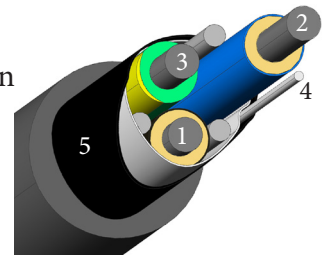

### SUPRA MAINS PLUG SW-EU & SW-EU/Angled

Hospital and Audio Grade male mains plug for high-end mains power cables such as Supra LoRad. Conforms to European standard. The plug provides 24K gold plated pins and cable screw clamps for solid joints with minimal contact degradation. A flexible, sturdy and durable connection between the mains power and devices. There is not one piece over-engineered, the conductors provides for long service life and stable connection as well as patented housing that do not require pre-mounting on the cable and integrates the housing assembly with the cable strain relief. Off course the conductors are plated with a good layer of 24K gold that will endure also frequent re-connections.

Note! The connector must be connected to a wall socket with a ground terminal for the full LoRad effect to take place. Lorad connectors are tested and certified by Intertek Sweden, meeting the European safety regulation HD21.5 S3.

### CONSTRUCTION

Standard:	European standard
Plug type SW-EU:	Schuko male straight with ground connection
Plu type SW-EU/A:	Schuko male 90-deg angled with ground connection
Material:	24K gold plated Copper
Pin connection:	Screw clamp
Cable strain relief:	Screw, Integrated in housing assembly
Insulation:	UV resistant PP
Max wire area:	4.0mm <sup>2</sup> / AWG 11
Max cable diameter:	11.5mm
Rated voltage/current:	250V/16A

Easy to assemble, there are no shells or housing parts that must be pre-mounted prior to fixing the cable.

Blister packs:

MAINS PLUG SW-EU MALE	1 x straight Schuko
MAINS PLUG SW-EU/A MALE	1 x 90-deg angled Schuko