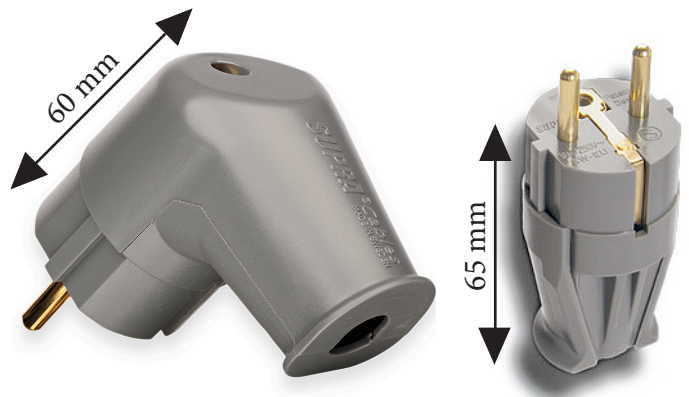

## SUPRA MAINS PLUG SW-EU

Male Schuko power connector 250V

Rev.date: 2022-08-30

Customs tariff no: 8536901000

Country or origin: Taiwan

### SUPRA MAINS PLUG SW-EU & SW-EU/Angled

Hospital and Audio Grade male mains plug for high-end mains power cables such as Supra LoRad. Conforms to European standard. The plug provides 24K gold plated pins and cable screw clamps for solid joints with minimal contact degradation. A flexible, sturdy and durable connection between the mains power and devices. There is not one piece over-engineered, the conductors provides for long service life and stable connection as well as patented housing that do not require pre-mounting on the cable and integrates the housing assembly with the cable strain relief. Off course the conductors are plated with a good layer of 24K gold that will endure also frequent re-connections.

Note! The connector must be connected to a wall socket with a ground terminal for the full LoRad effect to take place. Lorad connectors are tested and certified by Intertek Sweden, meeting the European safety regulation HD21.5 S3.

### CONSTRUCTION

Standard:	European standard
Plug type SW-EU:	Schuko male straight with ground connection
Plu type SW-EU/A:	Schuko male 90-deg angled with ground connection
Material:	24K gold plated Copper
Pin connection:	Screw clamp
Cable strain relief:	Screw, Integrated in housing assembly
Insulation:	UV resistant PP
Max wire area:	4.0mm <sup>2</sup> / AWG 11
Max cable diameter:	11.5mm
Rated voltage/current:	250V/16A