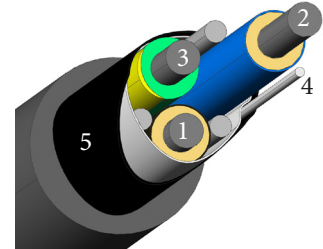

SUPRA MAINS PLUG MC-BS

Male British power connector 250V

Rev.date: 2023-08-14

Customs tariff no: 8536901000

Country or origin: Taiwan

SUPRA MAINS PLUG MC-BS

Hospital and Audio Grade British mains plug for high-end mains power cables. The LoRad plugs are available in a number of versions for the major electrical standards around the world. They accept large cable diameters for the convenience of a number of cable brands and are of course proven to be the best connector for our Supra LoRad mains flex range. The maximal current allowed is according to the standard 13 ampere. The plug provides 24K gold plated pins and cable screw clamps for solid joints with minimal contact degradation. The mains plug accepts cable diameters up to 11 mm and cable lead area up to 2.5 mm².

Conforms to the British Standard valid in UK (United Kingdom) and on Ireland

Note! The connector must be connected to a wall socket with a ground terminal for the full LoRad effect to take place. LoRad connectors are tested and certified by Intertek Sweden, meeting the BS standards.

CONSTRUCTION

Standard:	British standard / BS approved 1363/A
Plug type MC-BS:	Angled male plugs with ground connection
Material:	24K gold plated Copper alloy
Pin connection:	Screw clamp
Cable strain relief:	Screw clamp, Integrated in housing assembly
Insulation:	UV resistant PP
Max wire area:	2.5mm ² / AWG 13
Max cable diameter:	11.5mm
Rated voltage/current:	250V/13A fuse

Easy to assemble, there are no shells or housing parts that must be pre-mounted prior to fixing the cable.

Check how to assemble the plugs on Youtube:

<https://youtu.be/0oeUmZKtW0s>

LoRad Wire Connection.