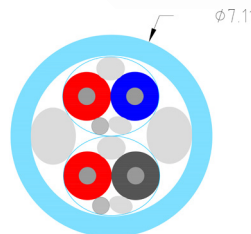

## SUPRA BILINE 1MP-2RCA WHITE AUDIO

Analogue interconnect cable 1 Mini plug 3.5mm - 2 RCA

Gauge: 2x3x0.24mm<sup>2</sup> / AWG 23

Rev.date: 2023-05-12

Customs tariff no: 8544429010

Country of origin: Sweden

### Biline 1MP-2RCA Audio

Interconnect cable, line, computer & subwoofer - stereo

A dual pairs individually shielded interconnect for balanced or single-ended applications. Featuring low capacitance and efficient noise rejection, maintaining signal integrity also for longer cables often required for e.g. subwoofer links o computer audio cables.

Suggested applications; Equipped with a single stereo Supra MP-8 mini plug from e.g. computer or Phone to an amplifier's analogue stereo input. Terminated with SUPRA MP-8 stereo and 2 x RCA-6. The length of the y-split legs are 6cm.

### CONSTRUCTION

Cable	SUPRA Biline
Jacket:	PVC GA78, round
Diameter:	7.1mm
Colour:	Iceblue & white (other colours upon order)
Marking:	SUPRA Biline > Made in Sweden > Meter mark
Screen connection:	Semi-balanaced, the screens are only connected in the source end
Connectors:	SUPRA MP-8 stereo male & SUPRA RCA-6 male
- Type:	1 MP male > 2 RCA male
- Material:	24K gold plated copper alloy
- Colour:	Anthracite grey, Split iceblue: STRAIN RELIEF Y-SPLIT 8L60 WHITE
Solder tin:	Almit SR34 Super
Signal direction:	Follow the arrows printed on the cable > source > receiver
Packing <6m:	Blister 25 x 21.5 x 4.8cm
Packing >6m:	Blister 31.5 x 25.4 x 6cm