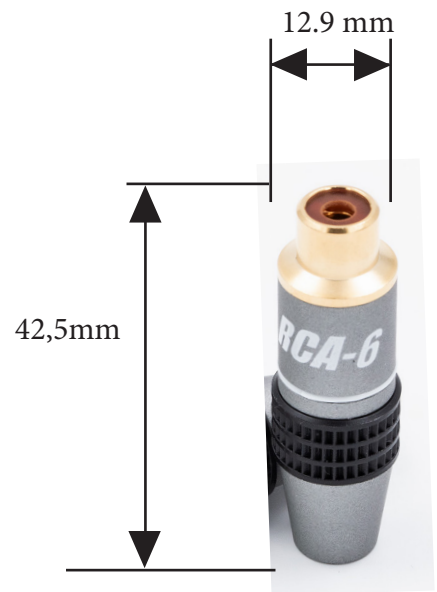

SUPRA RCA-6 FEMALE

Female RCA-plug

Rev.date: 2022-12-01

Customs tariff no: 8536901000

Country of origin: Taiwan

SUPRA RCA-6 plug female

24K Gold plated female RCA (Radio Corporation of America) contact for cable width up to 6.5mm. Mechanical clamp strain relief. Expansion clamping force of the center tube to grip the male RCA. RFI proof thanks to the all metal shielding. Color markings for channel separation. The shielding housing must be put on the cable before soldering.

CONSTRUCTION

Type:	RCA Female
Material:	24K gold plated copper
Insulation:	Teflon PTFE
Housing:	Shielding
Wire connection:	Soldering
Center pin type:	Expanding
Chassis connection:	Soldering
Cable fixation:	Clamp/Crimp
Cable connection:	Straight
Contact fixation:	-

Available packs

1 pair (white & red) / blister pack

50 pair (50 pcs white & 50 pcs red) / bulk pack

Bulk is only sold in 50-pack to stores, but individually in stores

RCA-PLUG	FITS CABLE	MAX CABLE DIA.
PPR-B	Eff-I, Trico	8,5 mm
PPSL	Sublink, DAC, EFF, Phono	7.7 mm
PPX	Sublink, DAC, EFF, Phono, Trico, Biline (single end)	8.5 mm
RCA-3	Parter AV-3, AV-4, AV-6.4	3.2 mm
RCA-6 FEMALE	Sublink, Phono, DAC, Biline (splitt end)	6.5 mm
RCA-6	Sublink, Phono, DAC, Biline (splitt end)	6,5 mm
RCA-6SC	Sublink, Phono, DAC, Biline (splitt end)	6,5 mm
RCA-8SL	Trico, Sword-I	8.3 mm
RCA-8SL RHODIUM	Trico, Sword-I	8.3 mm

PRODUCT

RCA-6 PLUG FEMALE RED/BLK PR BULK

Qty

50PAIR 1011000872

Part.no

EAN-13

7330060200762