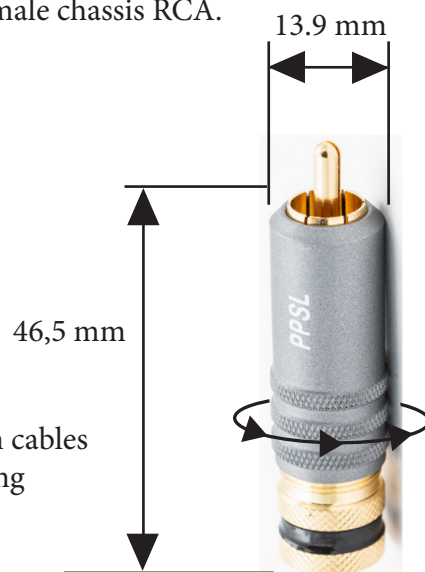

SUPRA PPSL RCA

High end RCA with chuck locking

Rev.date: 2022-11-22

Customs tariff no: 8536901000

Country of origin: Taiwan

SUPRA PPSL RCA - with chuck locking

24K Gold plated RCA contact with exceptional electrical and mechanical properties. Fully shielded, RFI proof, robust design providing for cables up to Ø7.7 mm. Mechanical cable strain relief as well as fixation to female chassis contact by means of chuck locking, an extraordinary efficient fixation and gentle to both cables and connectors. Features a one piece machined body, a soldering loop for 0 (minus) signal lead, also with screen drain wire, PTFE insulation for maximum heat resistance and an Aluminum metal jacket that is front mounted and also an active part of chuck locking system to the female chassis RCA.

CONSTRUCTION

Type:	RCA Male
Material:	24K gold plated copper
Insulation:	Teflon PTFE
Housing:	Shielding, front mounted
Wire connection:	Soldering
Center pin type:	Expanding
Chassis connection:	Soldering
Cable fixation:	Chuck locking
Cable connection:	Straight, teflon sleeve + screw incl for thin cables
Contact fixation:	Chuck locking. Tighten housing for locking

Available packs

1 pair (white & red) / blister pack

50 pair (50 pcs white & 50 pcs red) / bulk pack

Bulk is only sold in 50-pack to stores, but individually in stores

! Plugs with chuck lock. Turn the grey housing to release or lock the plug to the female terminal.

► Release ◀ Lock

RCA-PLUG	FITS CABLE	MAX CABLE DIA.
PPR-B	Eff-I, Trico	8,5 mm
PPSL	Sublink, DAC, EFF, Phono	7.7 mm
PPX	Sublink, DAC, EFF, Phono, Trico, Biline (single end)	8.5 mm
RCA-3	Parter AV-3, AV-4, AV-6.4	3.2 mm
RCA-6 FEMALE	Sublink, Phono, DAC, Biline (splitt end)	6.5 mm
RCA-6	Sublink, Phono, DAC, Biline (splitt end)	6,5 mm
RCA-6SC	Sublink, Phono, DAC, Biline (splitt end)	6,5 mm
RCA-8SL	Trico, Sword-I	8.3 mm
RCA-8SL RHODIUM	Trico, Sword-I	8.3 mm