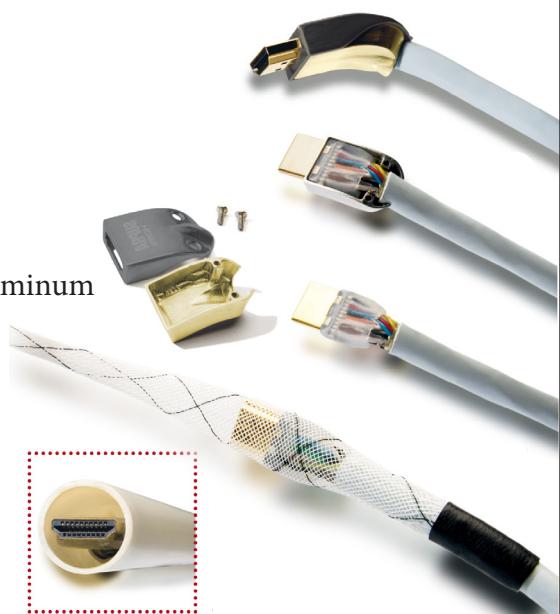

SUPRA HDMI-HDMI 1.4 HD

HDMI-cable High Speed HD, v1.4
with Ethernet

Rev.date: 2023-05-09

Customs tariff no: 8544429010

Country of origin: Sweden

- Inter-changeable shell, perfect for installation in conduits pipes (min.20mm)
- Supports maximal HD resolution up to 30m
- Approved by HDMI's Accredited Testing Center
- The straight shell can be replaced with an 45-deg angled shell (accessory)

SUPRA HDMI-HDMI HD - High Speed with Ethernet & Audio return channel.
HDMI-cables 16m to 30m are approved for HDMI v1.4 HD 1080p and is assembled with UHD4 cable. SUPRA HDMI UHD4 is probably the best long transfer HDMI cable on the market. It offers ultra high-speed HDMI with 100 Mbit/s ethernet, audio return channel and HD resolution. It is objectively tested at HDMI's Accredited Test Center in the USA.

The patented detachable connector housing allows a straight or a angled shell, as well as being able to install the cable with connector part through a conduit pipe for concealed installation when the connector housing is removed. The plug itself is carefully soldered by qualified personnel, as well as cast in a strong plastic to withstand handling without the contact housing being assembled. It is possible to run the cable in a 20 mm conduit pipe or alternatively a 25 mm conduit hose. The housing is made of metal and after assembly it provides 100% shielding properties.

- | | |
|---------------------|---|
| Standard: | HDMI 1.4, High speed |
| Jacket: | PVC GA78, round |
| Diameter: | 9.5mm |
| Colour: | Iceblue (other colours upon order) |
| Shell straight: | Incl. Met-S fully shielded in Aluminum |
| Shell angled: | *1) Accessory. Met-B fully shielded in Aluminum |
| Installation braid: | *1) Accessory, incl angled Met-B shell set |
| Max resolution: | 1920 x 1080p @ 30 Hz |
| Bandwidth: | 18 Gbit/s |
| Features: | ARC, Ethernet channel |
| Packing: | PE-bag 28x28x5cm |