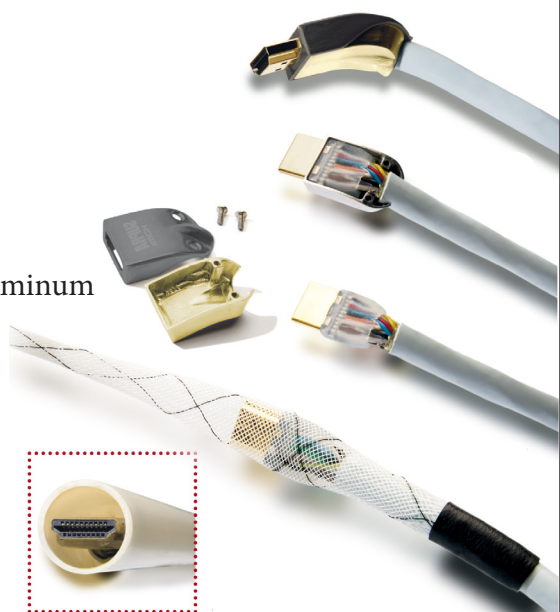

SUPRA HDMI-HDMI 2.0 UHD4K

HDMI-cable Ultra High Speed 4K, v2.0

with Ethernet

Rev.date: 2023-05-09

Customs tariff no: 8544429010

Country of origin: Sweden

- Inter-changeable shell, perfect for installation in conduits pipes (min.20mm)
- Supports maximal resolution: 4K/HDR @60Hz
- Approved by HDMI's Accredited Testing Center
- The straight shell can be replaced with an 45-deg angled shell (accessory)

SUPRA HDMI-HDMI 2.0 UHD4K - Ultra High Speed with Ethernet & Audio return channel. HDMI cables 6m to 15m is assembled with UHD4 cable. Approved for HDMI v2.0 4K/HDR. HDMI UHD4 is probably the best long transfer HDMI cable on the market.. It offers ultra high-speed HDMI with 100 Mbit/s ethernet, audio return channel and 4K resolution. It is objectively tested at HDMI's Accredited Test Center in the USA.

The patented detachable connector housing allows a straight or a angled shell, as well as being able to install the cable with connector part through a conduit pipe for concealed installation when the connector housing is removed. The plug itself is carefully soldered by qualified personnel, as well as cast in a strong plastic to withstand handling without the contact housing being assembled. It is possible to run the cable in a 20 mm conduit pipe or alternatively a 25 mm conduit hose. The housing is made of metal and after assembly it provides 100% shielding properties.

- Standard: HDMI 2.0, Ultra High speed HDR
- Jacket: PVC GA78, round
- Diameter: 9.5mm
- Colour: Iceblue (other colours upon order)
- Shell straight: Incl. Met-S fully shielded in Aluminum
- Shell angled: *1) Accessory. Met-B fully shielded in Aluminum
- Installaion braid: *1) Accessory, incl angled Met-B shell set
- Max resolution: 4K @ 60 Hz
- Bandwidth; 18 Gbit/s
- Features: eARC, HDR, Ethernet channel
- Packing 6-10m: Blister 31.5x25x6cm
- Packing 12-15m: PE-bag 25x25x5cm