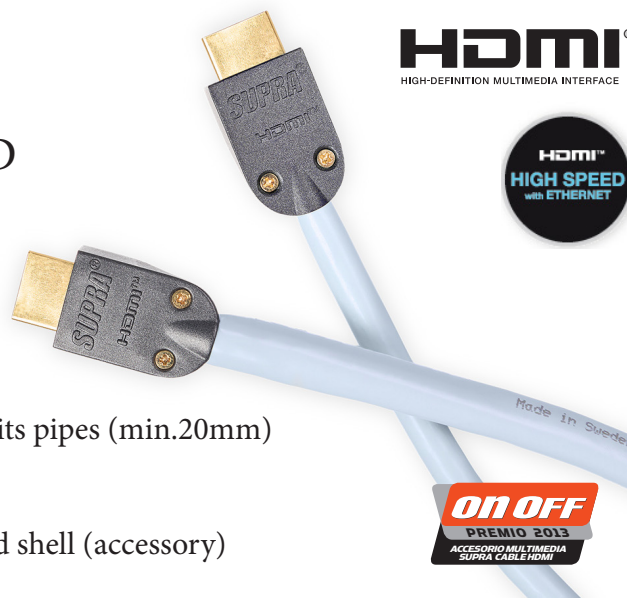

### SUPRA HDMI-HDMI HD - High Speed with Ethernet & Audio return channel.

FRHF HDMI cables 16m to 30m is assembled with HD5/H cable. Approved for HDMI v1.4 HD 1080p resolution. HDMI HD5/H is probably the best fire retardant HDMI cable on the market. It offers ultra high-speed HDMI with 100 Mbit/s ethernet, audio return channel and 8K resolution. It is objectively tested at HDMI's Accredited Test Center in the USA. The cable is FIRE RETARDANT & FLAME RETARDANT, it is slightly stiffer than the standard HDMI. The cable got a low friction jacket, perfect for installation in conduit pipes.

The patented detachable connector housing allows a straight or a angled shell, as well as being able to install the cable with connector part through a conduit pipe for concealed installation when the connector housing is removed. The plug itself is carefully soldered by qualified personnel, as well as cast in a strong plastic to withstand handling without the contact housing being assembled. It is possible to run the cable in a 20 mm conduit pipe or alternatively a 25 mm conduit hose. The housing is made of metal and after assembly it provides 100% shielding properties.

- Standard: HDMI 1.4, High speed
- Jacket: PE ECCOH 5943, round
- Diameter: 9.5mm
- Colour: Iceblue (other colours upon order)
- Shell straight: Incl. Met-S fully shielded in Aluminum
- Shell angled: \*1) Accessory. Met-B fully shielded in Aluminum
- Installation braid: \*1) Accessory, incl angled Met-B shell set
- Max resolution: 1920 x 1080p @ 30 Hz
- Bandwidth: 18 Gbit/s
- Features: ARC, Ethernet channel
- Packing 20-25m: PE-bag 25x25x5cm
- Packing 30m: PE-bag 25x25x6cm