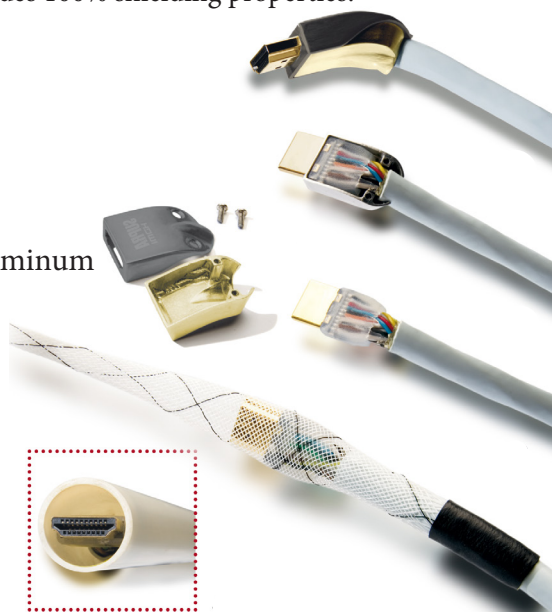

PRODUCT	Qty	Part.no	EAN-13	E-no	Crt Weight
HDMI-HDMI/H MET-S/B FRHF 20M	1PC	1001101730	7330060204272	6221819	13 2,05
HDMI-HDMI/H MET-S/B FRHF 25M	1PC	1001101748	7330060204289	6221820	11 2,50
HDMI-HDMI/H MET-S/B FRHF 30M	1PC	1001101755	7330060204296		8 3,00
INSTALL KIT MET-B/BRAID	1PC	1011001193	7330060202506	6221477	0,03