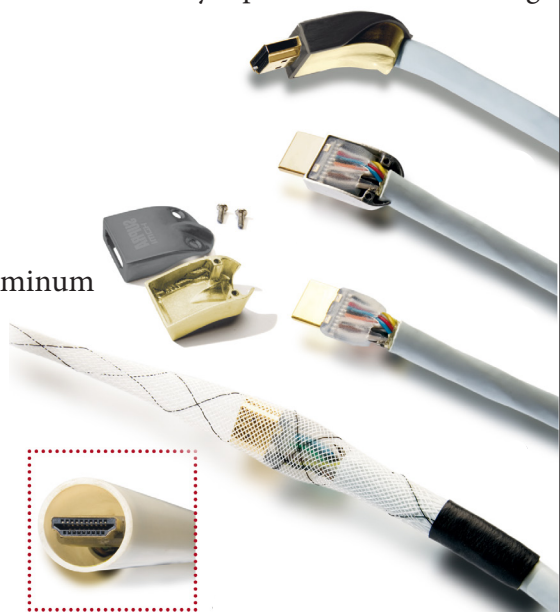

PRODUCT	Qty	Part.no	EAN-13	E-no	Crt Weight
HDMI-HDMI/H MET-S/B FRHF 1M	1PC	1001101425	7330060203015	6243273	25 0,26
HDMI-HDMI/H MET-S/B FRHF 2M	1PC	1001101433	7330060203022	6243274	25 0,38
INSTALL KIT MET-B/BRAID	1PC	1011001193	7330060202506	6221477	0,03