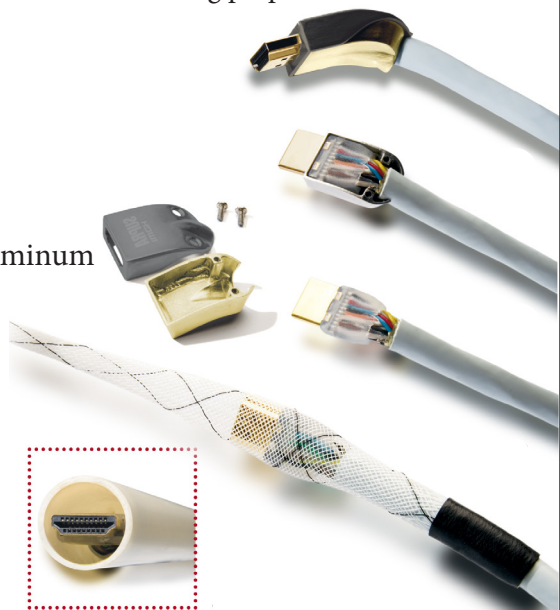

PRODUCT	Qty	Part.no	EAN-13	E-no	Crt Weight
HDMI-HDMI/H MET-S/B FRHF 12M	1PC	1001101508	7330060203091	6243271	15 1,45
HDMI-HDMI/H MET-S/B FRHF 15M	1PC	1001101516	7330060203107	6243272	15 1,65
INSTALL KIT MET-B/BRAID	1PC	1011001193	7330060202506	6221477	0,03