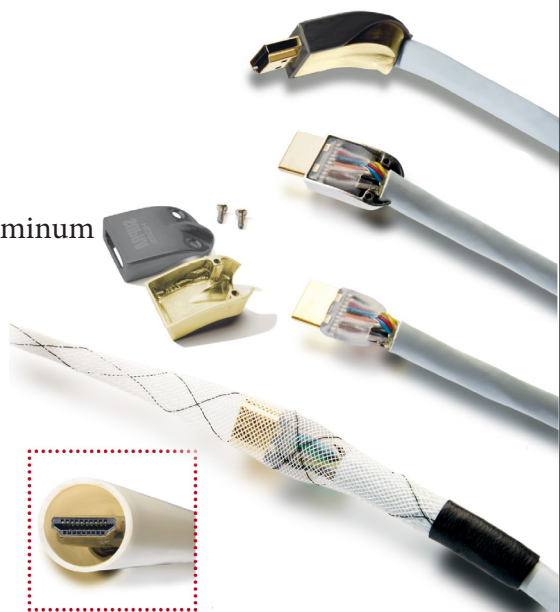

PRODUCT	Qty	Part.no	EAN-13	E-no	Crt Weight
HDMI-HDMI/H MET-S/B FRHF 3M	1PC	1001101441	7330060203039	6243275	25 0,48
HDMI-HDMI/H MET-S/B FRHF 4M	1PC	1001101458	7330060203046	6243276	25 0,65
HDMI-HDMI/H MET-S/B FRHF 5M	1PC	1001101466	7330060203053	6243277	25 0,82
HDMI-HDMI/H MET-S/B FRHF 6M	1PC	1001101474	7330060203060	6243278	13 0,91
HDMI-HDMI/H MET-S/B FRHF 8M	1PC	1001101482	7330060203077	6243279	13 1,10
HDMI-HDMI/H MET-S/B FRHF 10M	1PC	1001101490	7330060203084	6243270	15 1,23
INSTALL KIT MET-B/BRAID	1PC	1011001193	7330060202506	6221477	0,03